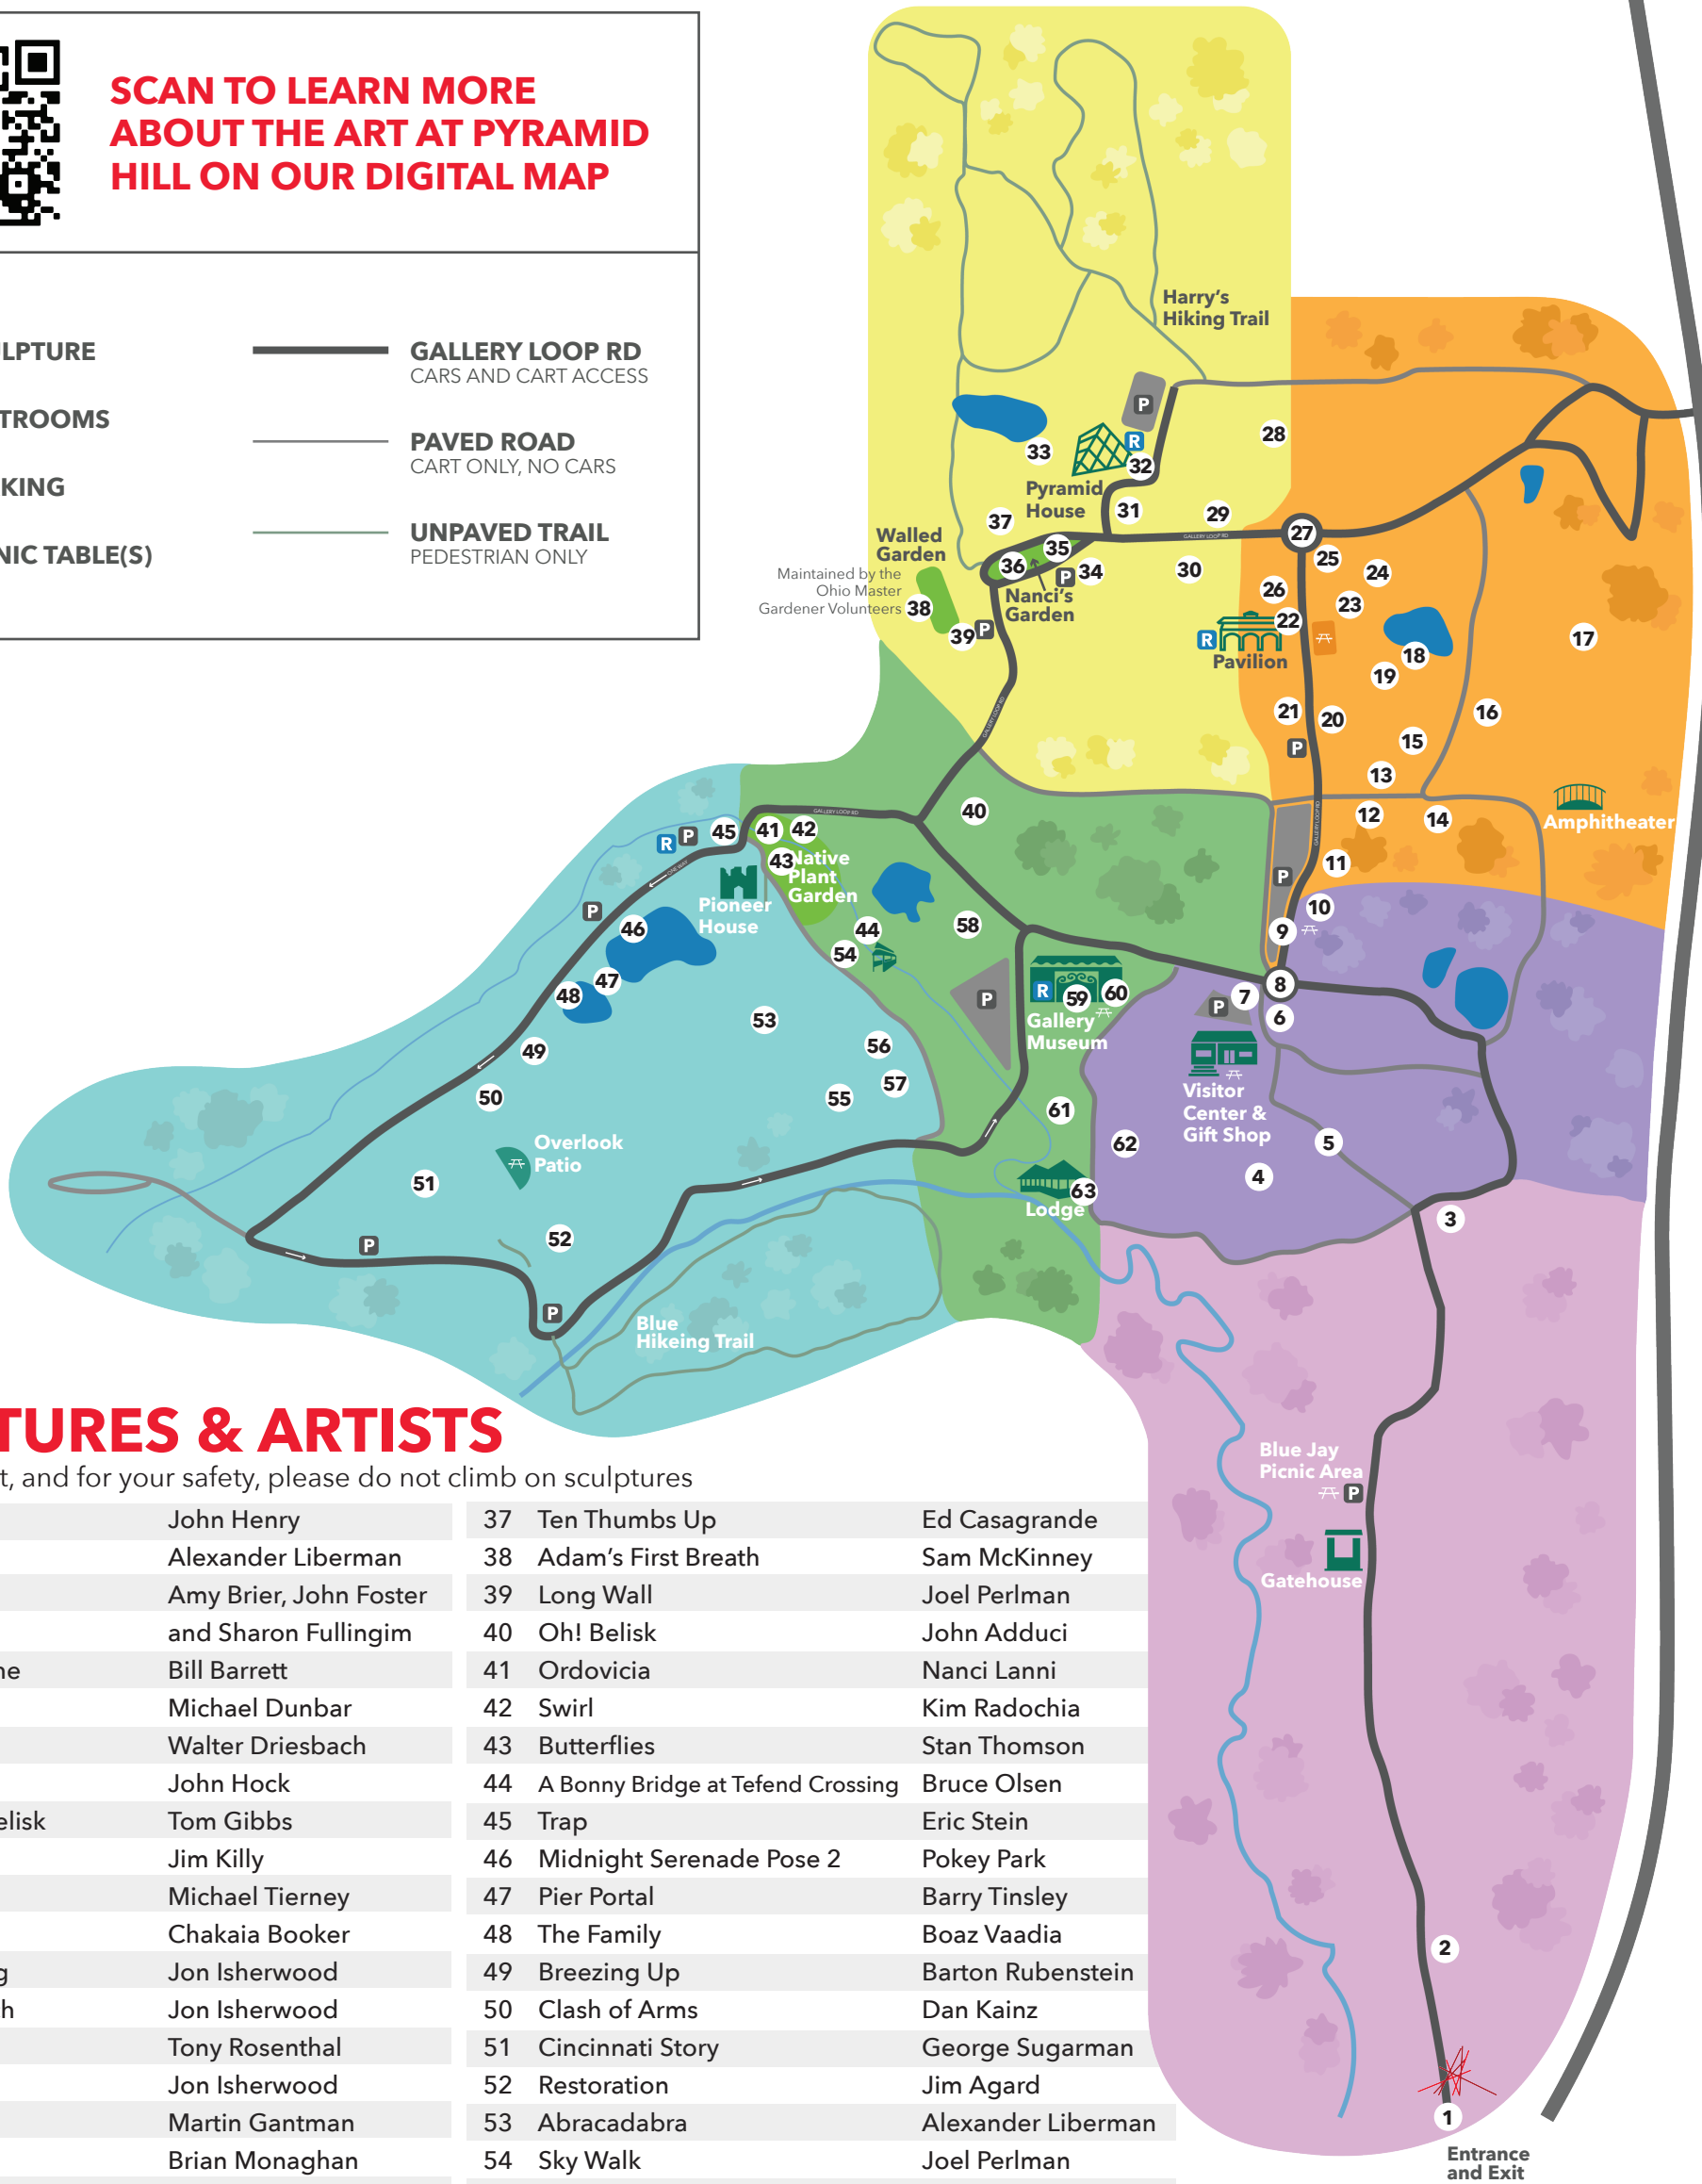

## SCULPTURES & ARTISTS

To respect the art, and for your safety, please do not climb on sculptures

1	Passage	John Henry	37	Ten Thumbs Up	Ed Casagrande
2	Rings I	Alexander Liberman	38	Adam's First Breath	Sam McKinney
3	Transition	Amy Brier, John Foster and Sharon Fullingim	39	Long Wall	Joel Perlman
4	Venus & Psyche	Bill Barrett	40	Oh! Belisk	John Adduci
5	Euclid's Cross	Michael Dunbar	41	Ordovicia	Nanci Lanni
6	Citizen	Walter Driesbach	42	Swirl	Kim Radochia
7	The Gates	John Hock	43	Butterflies	Stan Thomson
8	The Forth Obelisk	Tom Gibbs	44	A Bonny Bridge at Tefend Crossing	Bruce Olsen
9	Gyro Chair II	Jim Killy	45	Trap	Eric Stein
10	Triumph	Michael Tierney	46	Midnight Serenade Pose 2	Pokey Park
11	Shhh	Chakaia Booker	47	Pier Portal	Barry Tinsley
12	Remembering	Jon Isherwood	48	The Family	Boaz Vaadia
13	Untitled Bench	Jon Isherwood	49	Breezing Up	Barton Rubenstein
14	The Cube	Tony Rosenthal	50	Clash of Arms	Dan Kainz
15	Age of Stone	Jon Isherwood	51	Cincinnati Story	George Sugarman
16	Paul	Martin Gantman	52	Restoration	Jim Agard
17	The Web	Brian Monaghan	53	Abracadabra	Alexander Liberman
18	Coriolis	Tony Rosenthal	54	Sky Walk	Joel Perlman
19	Falline Flora	Don Creech	55	White Face	Jon Isherwood
20	Jonah's Passage	Jon Isherwood	56	Pterosaur II	John Parker
21	Extent	Clement Meadmore	57	Serpentine Column	Christoph Spath
22	Waterflow	Nanci Lanni	58	Wherefore Art Thou	Sam McKinney
23	Halfmoon Lake	Deborah Butterfield	59	Torre II	Alexander Liberman
24	Moonbeams for Michelle	John Henry	60	Precarious-C	Isaac Duncan
25	Soaring Forms in Red	Josefa Filkosky	61	Oh, Yeah	Bret Price
26	Off-Minor	Richard Heinrich	62	Odalisque	John Henry
27	Phase 1	Harold Betz	63	Greek Key	Jon Isherwood

**Note:** Sculptures may occasionally be off-site for conservation. Reference our digital map for the most accurate sculpture collection.

**Currently offsite, returning in 2027:**  
 Still Life by Ed Benavente  
 Pattern IV by Greg Johns  
 Roxanne by George Sugarman  
 Clearview by Michael Steiner